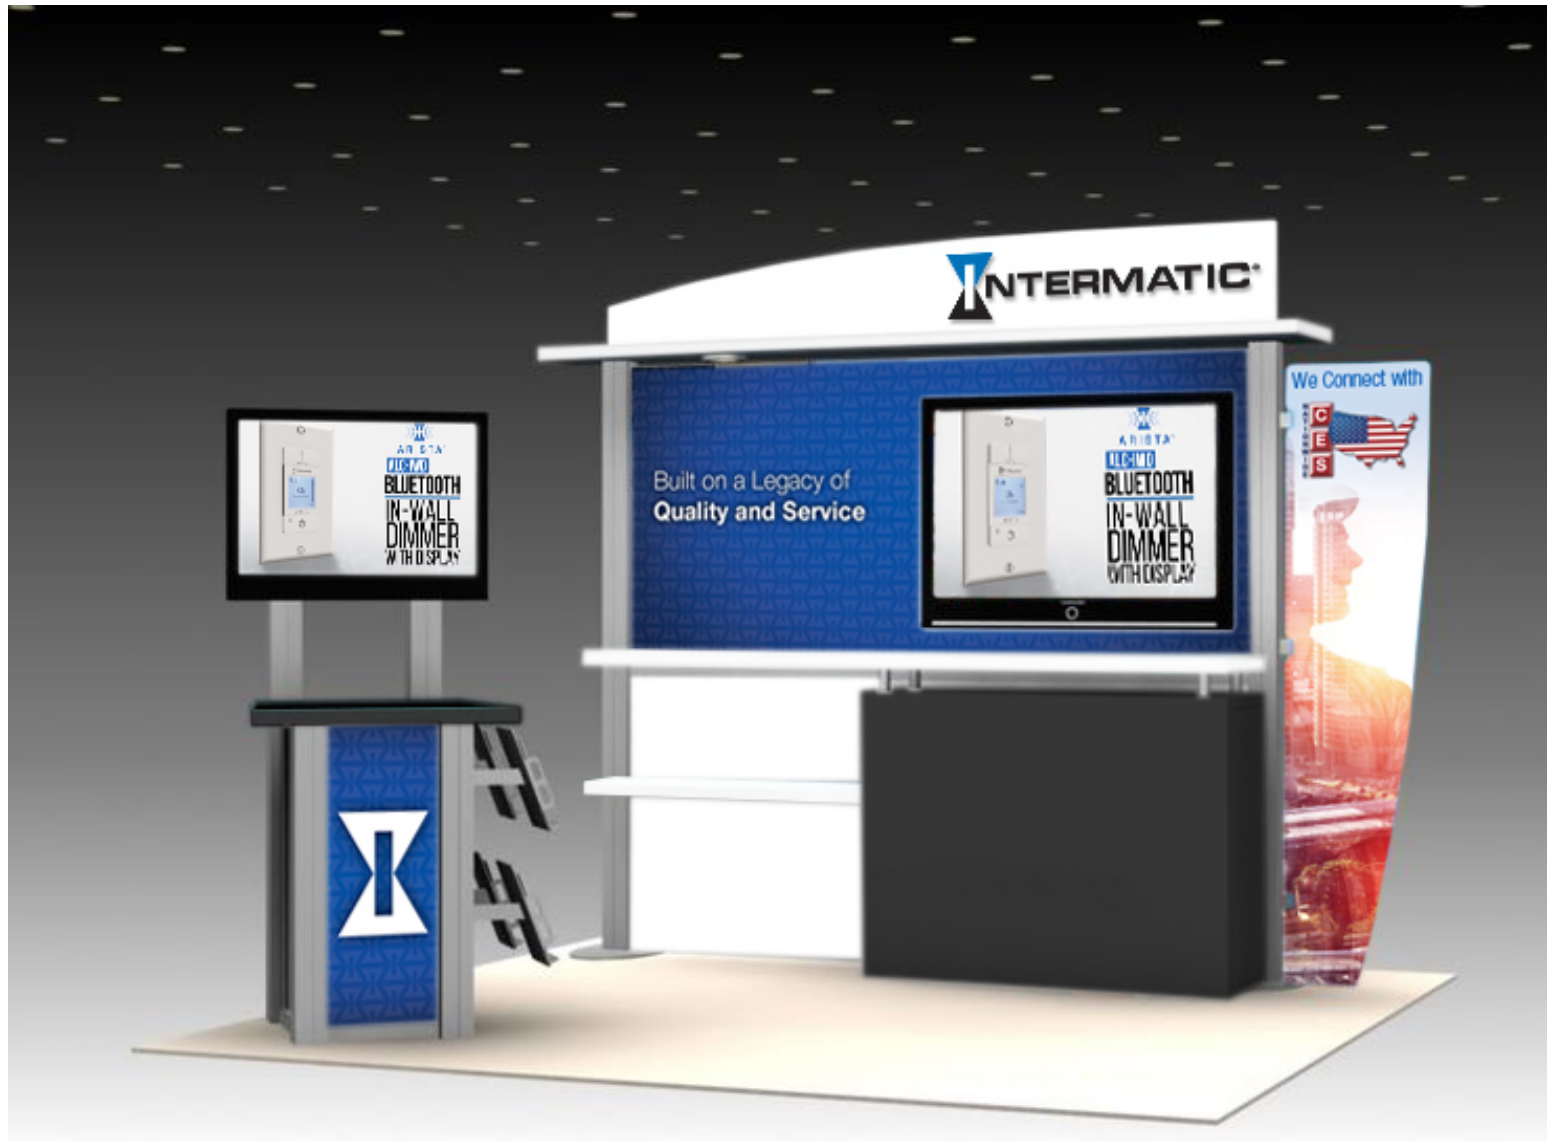

Double Sided Lightboxes

Lightbox 1
Double Sided Lightbox
Quantity 1

Lightbox 2
Double Sided Lightbox
Quantity 1

Lightbox 3
Double Sided Lightbox
Quantity 1

Lightbox 4
Double Sided Lightbox
Quantity 1

10 x 10 Booth

ED Market

Customizable

Pool Solutions

Pool Solutions & Equipment

ARISTA 10 x 20 Booth